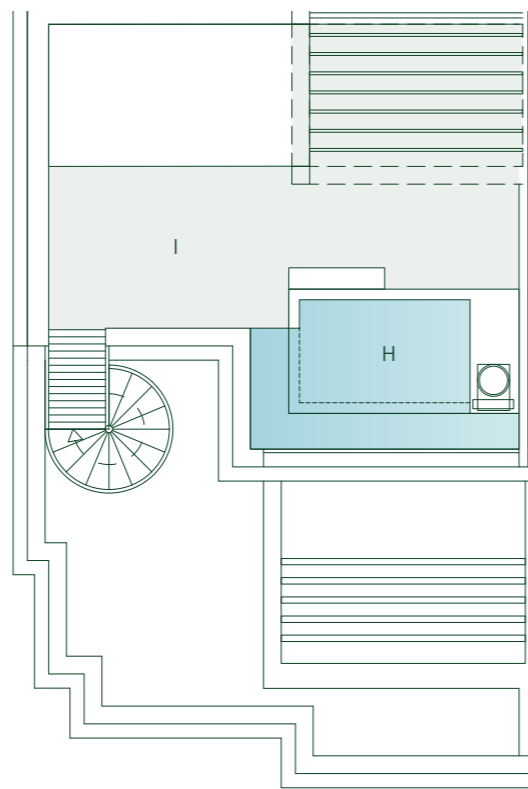

TYPICAL LOW DENSITY PENTHOUSE

Properties

ROOFTOP PENTHOUSES

A limited collection of Rooftop Penthouses with direct access to exceptional facilities.

OPEN PLAN LIVING, DINING AND KITCHEN WITH A MODERN DESIGN AESTHETIC

PRIVATE ROOFTOP SOLARIUM, PERFECT FOR AN ALFRESCO LIFESTYLE EXPERIENCE

WALKING ACCESS TO THE LANDSCAPED GARDENS

- A SALON
- B DINING ROOM
- C POWDER/LAUNDRY
- D MASTER BEDROOM
- E GUEST BEDROOM 1
- F GUEST BEDROOM 2
- G TERRACE
- H INFINITY POOL
- I SOLARIUM